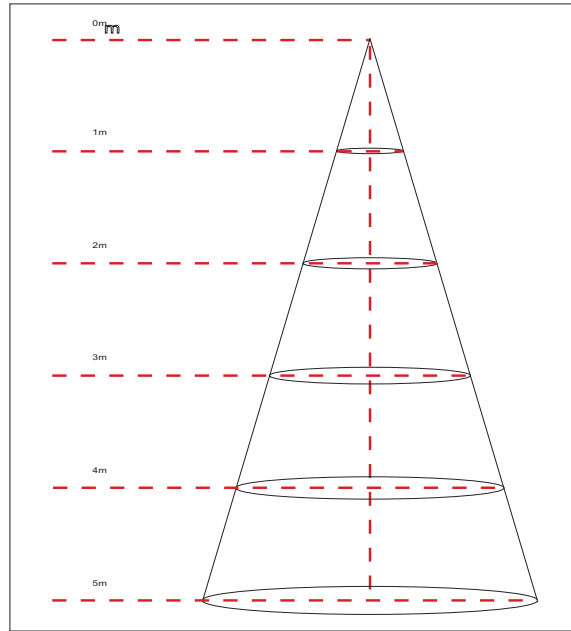

CPS LED LIGHTING

Lux Chart