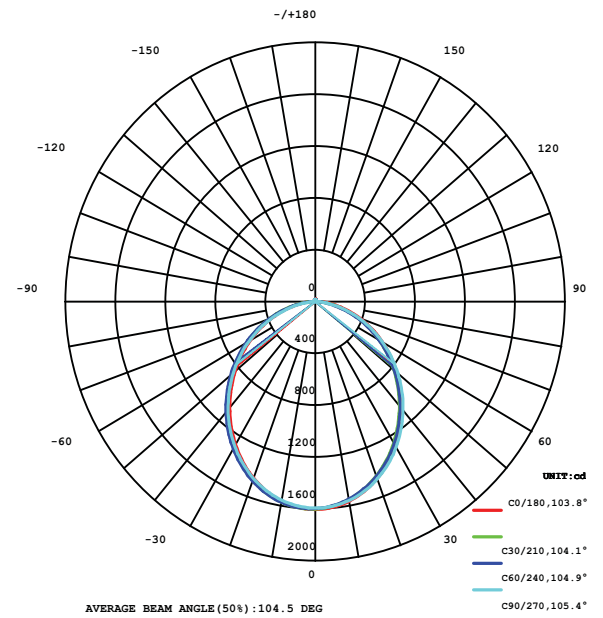

### ORDER INFORMATION

SERIES	WATTAGE (W)	VOLTAGE UL=120-277V	KELVIN 50=5000K
CPS-WR-	48W	UL-	40
			50
<b>EXAMPLE: CPS-WR-48W-UL-50</b>			
DLC Model# CPS-WR-48W-UL-50			

## Photometrics

Height	Average Lux (lx)	Light range (dia.)
1M	525.5	258.3cm
2M	131.4	516.6cm
3M	58.4	774.9cm
4M	32.8	1033.2cm
5M	21.0	1291.5cm

CPS LED LIGHTING

843-407-6803

SALES@CPSLED.COM

WWW.CPSLED.COM